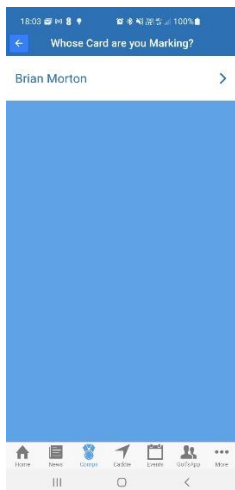

Find the comp

Enter when opens

Confirm entry

now entered

Go to my tee time  
Enter name in slot

Then Check in when  
at course

Once Checkin,  
go to scoring

choose normal Scorecard

Pick player you are  
You are marking

confirm your h/c

scorecard shows

Enter scores after  
each hole hit submit

Important, to Confirm (3secs)

once 18 holes, will be asked to finish

check card scores match, hit "sign my card"