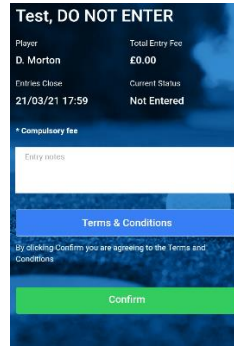

Find the comp

Enter when opens

Confirm entry

now entered

Go to my tee time  
Enter name in slot

Then Check in when  
at course

Once Checkin,  
go to scoring

choose normal Scorecard

Pick player you are  
You are marking

confirm your h/c

scorecard shows

Enter scores after  
each hole hit submit

Important, to Confirm (3secs)

once 18 holes, will be asked to finish

check card scores match, hit "sign my card"