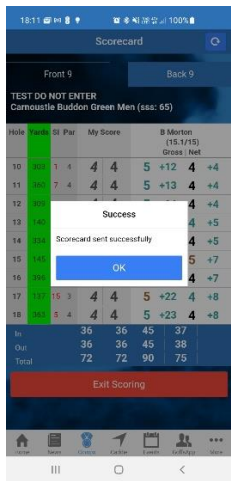

Find the comp

Enter when opens

Confirm entry

now entered

Go to my tee time  
Enter name in slot

Then Check in when  
at course

Once Checkin,  
go to scoring

choose normal Scorecard

Pick player you are  
You are marking

confirm your h/c

scorecard shows

Enter scores after  
each hole hit submit

Important, to Confirm (3secs)

once 18 holes, will be asked to finish

check card scores match, hit "sign my card"

sign as player, and ask marker to sign for marker

Message of success

Exit scoring.