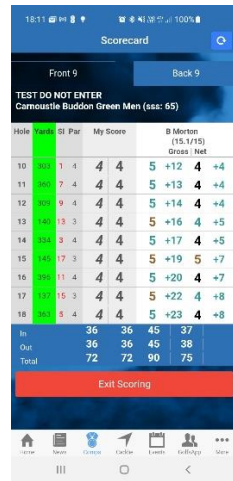

Find the comp

Enter when opens

Confirm entry

now entered

Go to my tee time  
Enter name in slot

Then Check in when  
at course

Once Checkin,  
go to scoring

choose normal Scorecard

Pick player you are  
You are marking

confirm your h/c

scorecard shows

Enter scores after  
each hole hit submit

Important, to Confirm (3secs)

once 18 holes, will be asked to finish

check card scores match, hit "sign my card"

sign as player, and ask marker to sign for marker

Message of success

Exit scoring.