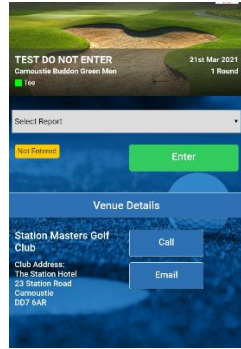

Find the comp

Enter when opens

Confirm entry

now entered

Go to my tee time  
Enter name in slot

Then Check in when  
at course

Once Checkin,  
go to scoring

choose normal Scorecard

Pick player you are  
You are marking

confirm your h/c

scorecard shows

Enter scores after  
each hole hit submit

Important, to Confirm (3secs)

once 18 holes, will be asked to finish

check card scores match, hit "sign my card"