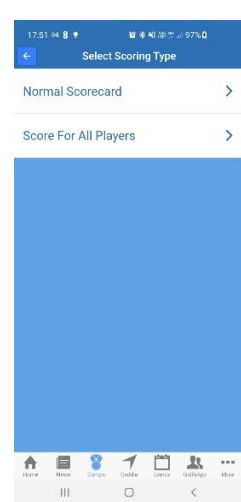

Find the comp

Enter when opens

Confirm entry

now entered

Go to my tee time  
Enter name in slot

Then Check in when  
at course

Once Checkin,  
go to scoring

choose normal Scorecard

Pick player you are  
You are marking

confirm your h/c

scorecard shows

Enter scores after  
each hole hit submit

Important, to Confirm (3secs)

once 18 holes, will be asked to finish

check card scores match, hit "sign my card"