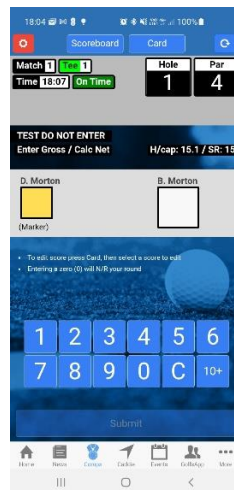

Find the comp

Enter when opens

Confirm entry

now entered

Go to my tee time  
Enter name in slot

Then Check in when  
at course

Once Checkin,  
go to scoring

choose normal Scorecard

Pick player you are  
You are marking

confirm your h/c

scorecard shows

Enter scores after  
each hole hit submit

Important, to Confirm (3secs)

once 18 holes, will be asked to finish

check card scores match, hit "sign my card"