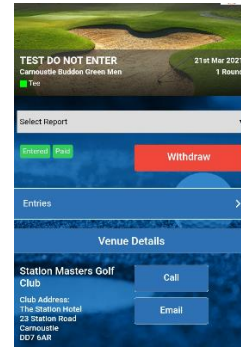

Find the comp

Enter when opens

Confirm entry

now entered

Go to my tee time  
Enter name in slot

Then Check in when  
at course

Once Checkin,  
go to scoring

choose normal Scorecard

Pick player you are  
You are marking

confirm your h/c

scorecard shows

Enter scores after  
each hole hit submit

Important, to Confirm (3secs)

once 18 holes, will be asked to finish

check card scores match, hit "sign my card"