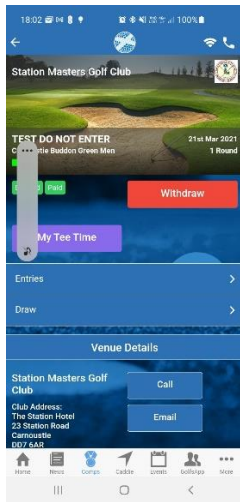

Find the comp

Enter when opens

Confirm entry

now entered

Go to my tee time  
Enter name in slot

Then Check in when  
at course

Once Checkin,  
go to scoring

choose normal Scorecard

Pick player you are  
You are marking

confirm your h/c

scorecard shows

Enter scores after  
each hole hit submit

Important, to Confirm (3secs)

once 18 holes, will be asked to finish

check card scores match, hit "sign my card"