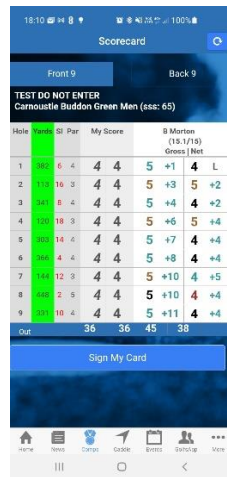

Find the comp

Enter when opens

Confirm entry

now entered

Go to my tee time  
Enter name in slot

Then Check in when  
at course

Once Checkin,  
go to scoring

choose normal Scorecard

Pick player you are  
You are marking

confirm your h/c

scorecard shows

Enter scores after  
each hole hit submit

Important, to Confirm (3secs)

once 18 holes, will be asked to finish

check card scores match, hit "sign my card"

sign as player, and ask marker to sign for marker

Message of success

Exit scoring.